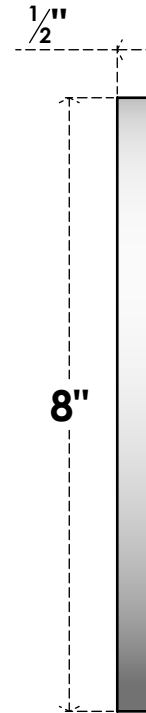

ROSP080X080X050GRY09

8"W X 8"H X 1/2"P STANDARD GRAYSON FLOWER ROSETTE WITH SQUARE EDGE, ARCHITECTURAL GRADE PVC

FRONT

SIDE

EKENA MILLWORK
2300 WEST MAIN ST.
CLARKSVILLE, TX 75426
TOLL FREE: 866-607-0453
WWW.EKENAMILLWORK.COM

NOTES

1. INSTALLATION TO BE COMPLETED IN ACCORDANCE WITH MANUFACTURER'S SPECIFICATIONS.
2. DRAWING MAY NOT BE TO SCALE
3. THIS DRAWING IS INTENDED FOR DESIGN AND PLANNING PURPOSES ONLY.
4. ALL INFORMATION CONTAINED HEREIN WAS CURRENT AT THE TIME OF DEVELOPMENT BUT MUST BE REVIEWED AND APPROVED BY THE PRODUCT MANUFACTURER TO BE CONSIDERED ACCURATE.
5. ARCHITECTURAL GRADE PVC PRODUCTS ARE MADE FROM EXPANDED CELLULAR PVC AND COME NATURALLY WHITE BUT MAY BE PAINTED