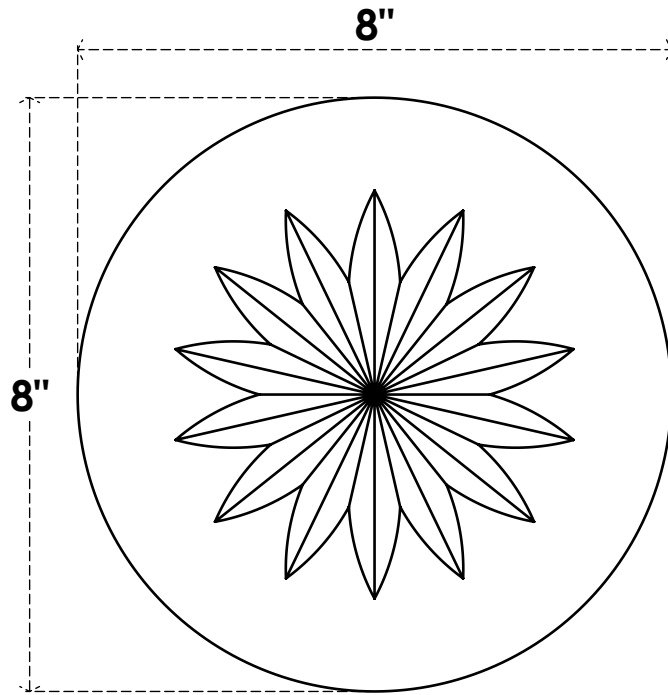

ROSP080X080X050GRY09

8"W X 8"H X 1/2"P STANDARD GRAYSON FLOWER ROSETTE WITH SQUARE EDGE, ARCHITECTURAL GRADE PVC

FRONT

SIDE

EKENA MILLWORK
2300 WEST MAIN ST.
CLARKSVILLE, TX 75426
TOLL FREE: 866-607-0453
WWW.EKENAMILLWORK.COM